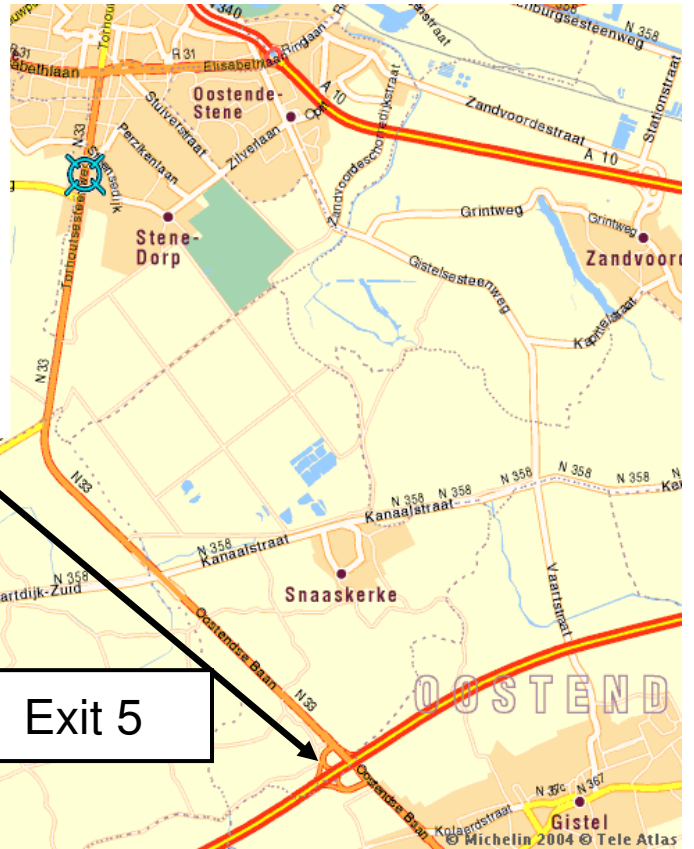

Ranson Oostende
Torhoutsesteenweg 631
8400 Oostende
Tel: +32 59 80 43 91

Coming from Brussels/Gent:

- take the E40, direction Oostende
- follow E40/A18, direction Duinkerke
- take exit n° 5
- at the exit, turn left
- after 7km, you'll find AC Oostende on your left hand side

Coming from Kortrijk

- take the E304/A17, direction Brugge
- in Brugge, follow the E40, direction Oostende
- follow E40/A18, direction Duinkerke
- take exit n° 5
- at the exit, turn left
- after 7km, you'll find AC Oostende on your left hand side