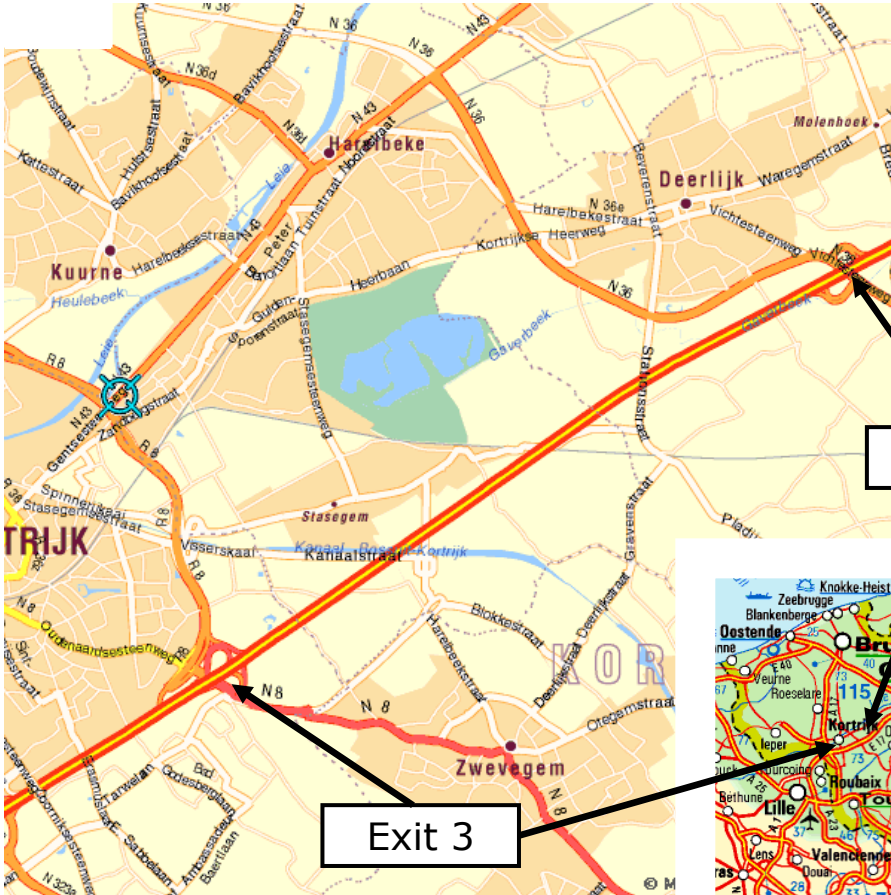

Ranshop
Kortrijksesteenweg 322
8530 Harelbeke
Tel: +32 56 71 77 76

Exit 4

Exit 3

Coming from Gent:

- take the E17, direction Kortrijk/Rijsel
- take exit 3: "Kortrijk Oost"
- follow the R8 direction Stasegem
- at the 3rd traffic light, turn right
- after 200m on your left hand side

Coming from Brugge/Rijsel:

- take the E17, direction Gent
- take the exit 3 bis: "Kortrijk Oost"
- at the roundabout, turn right
- follow R8, direction Harelbeke; Stasegem
- at the 3rd traffic light, turn right
- after 200m on your left hand side