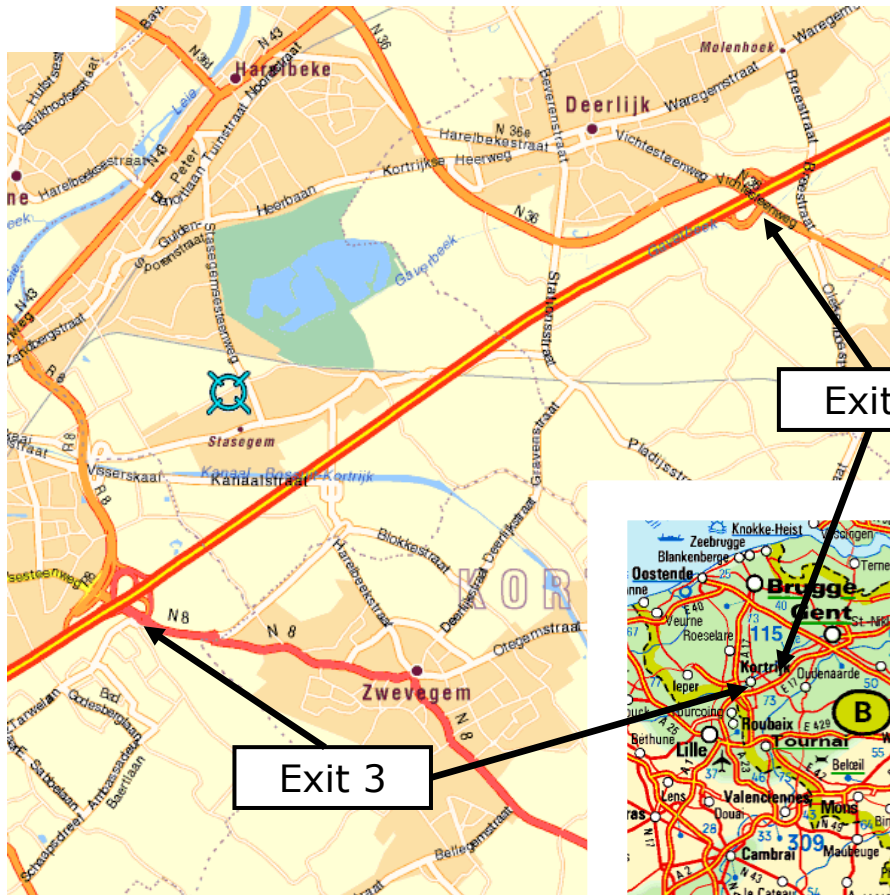

Ranson nv (Distribution)
Politieke Gevangenstraat 4
8530 Harelbeke
Tel: +32 56 23 70 70

Coming from Gent:

- take the E17, direction Kortrijk/Rijsel
- take the exit 4: "Harelbeke, Deerlijk"
- turn right direction Harelbeke
- at the 3rd traffic lights: turn left
- after 2km: 1st roundabout, turn left
- after 1km, at roundabout, turn left

Coming from Brugge/Rijsel:

- take the E17, direction Gent
- take the exit 4: "Harelbeke, Deerlijk"
- turn right direction Harelbeke
- at the 3rd traffic lights: turn left
- after 2km: 1st roundabout, turn left
- after 1km, at roundabout, turn left