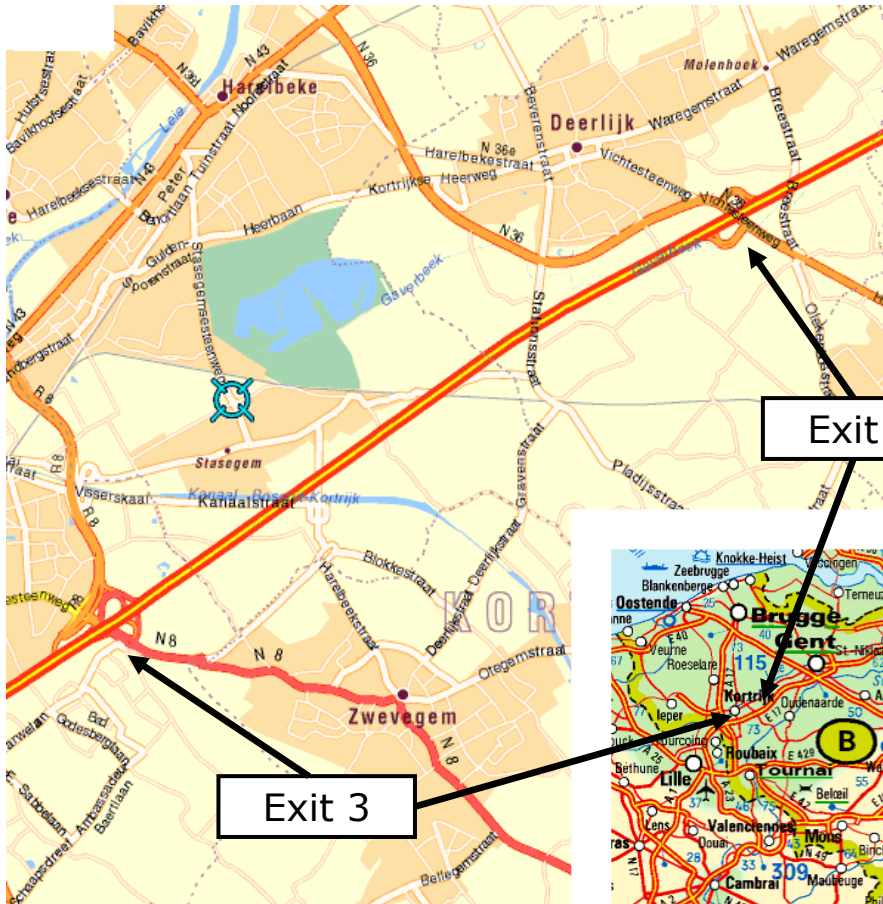

Ranson nv
Generaal Deprezstraat 16
8530 Harelbeke
Tel: +32 56 23 70 70

Coming from Gent:

- take the E17 direction Kortrijk/Rijsel
- leave at exit 4: "Harelbeke, Deerlijk"
- turn right, direction Harelbeke
- at the 3rd traffic light, turn left
- after 2 km: turn left at 1st roundabout
- after 1 km on your right hand

Coming from Brugge/Rijsel:

- take the E17 direction Gent
- leave at exit 4: "Harelbeke, Deerlijk"
- turn left, direction Harelbeke
- at the 3rd traffic light, turn left
- after 2 km: turn left at 1st roundabout
- after 1 km on your right hand