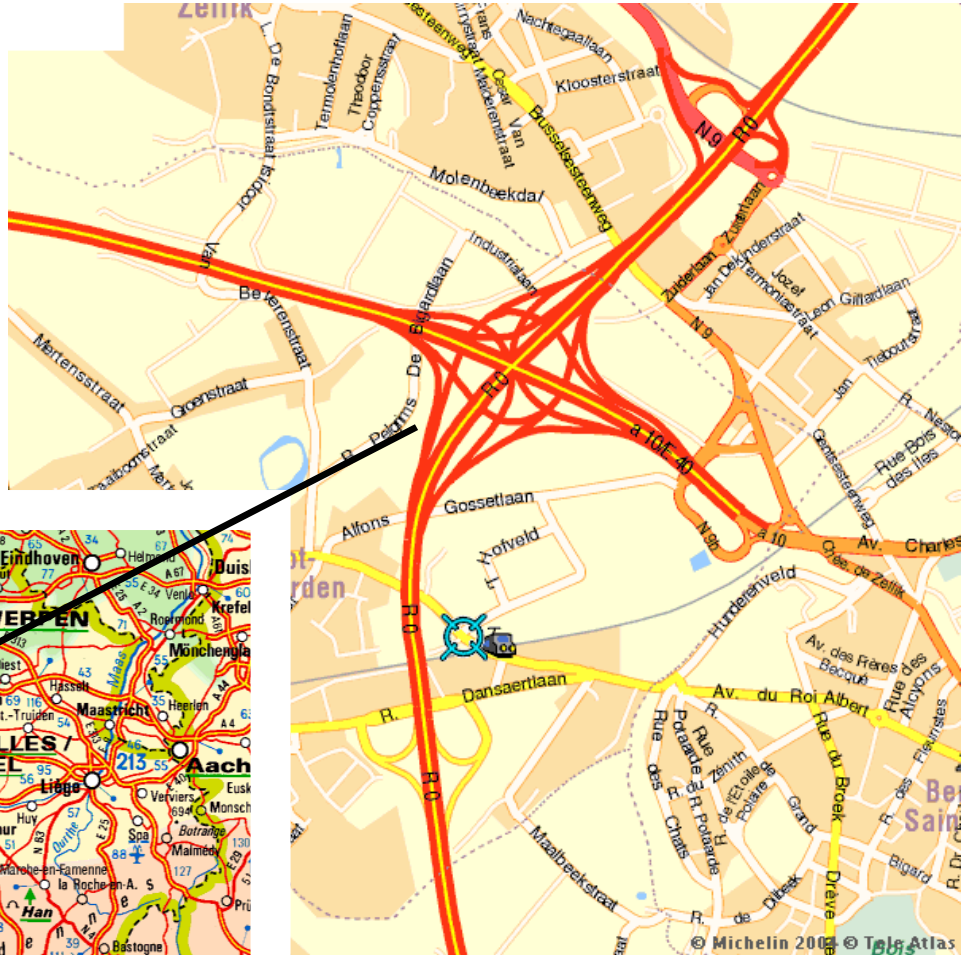

Ranson Bru
Brusselsestraat 114
1702 Groot Bijgaarden
Tel: +32 2 486 20 03

Coming from Oostende/Gent:

- take the E40 direction Brussel
- follow Ring in direction of Charleroi
- take the immediately the first (n° 11)
- down at the exit, turn right
- at the first roundabout, leave it at the 3rd street
- after the railway station on your right hand side

Coming from Antwerpen/Leuven

- take the highroad direction Brussel
- follow Ring in direction of Charleroi
- take exit n° 11
- down at the exit, turn right
- at the first roundabout, leave it at the 3rd street
- after the railway station on your right hand side